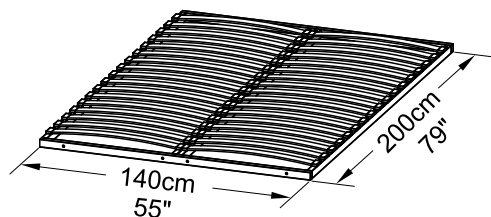

140x200cm 55" x 79"

NON INCLUS: Cadre métallique à lattes
NOT SUPPLIED: The metal frame Slatted bed base