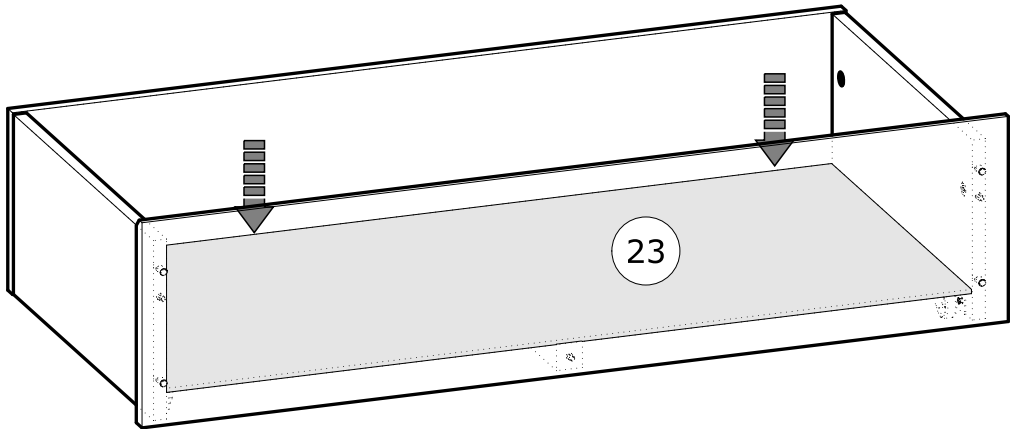

X x4
6.3x13mm
1/4" x 1/2"

K x4
6x30mm
1/4" x 1 3/16"

X x4
6.3x13mm
1/4" x 1/2"

L x4
3x12mm
1/8" x 15/32"

H x2
8x30mm
5/16" x 1 3/16"

L x4
3x12mm
1/8" x 15/32"

L x4
3x12mm
1/8" x 15/32"

L x4
3x12mm
1/8" x 15/32"

H x8
8x30mm
5/16" x 1 3/16"

Q x4

X x8
6.3x13mm
1/4" x 1/2"

A x3

B x3
Ø15mm
Ø19/32"

21

140x190cm 55" x 75"

NON INCLUS: Cadre métallique à lattes
NOT SUPPLIED: The metal frame Slatted bed base