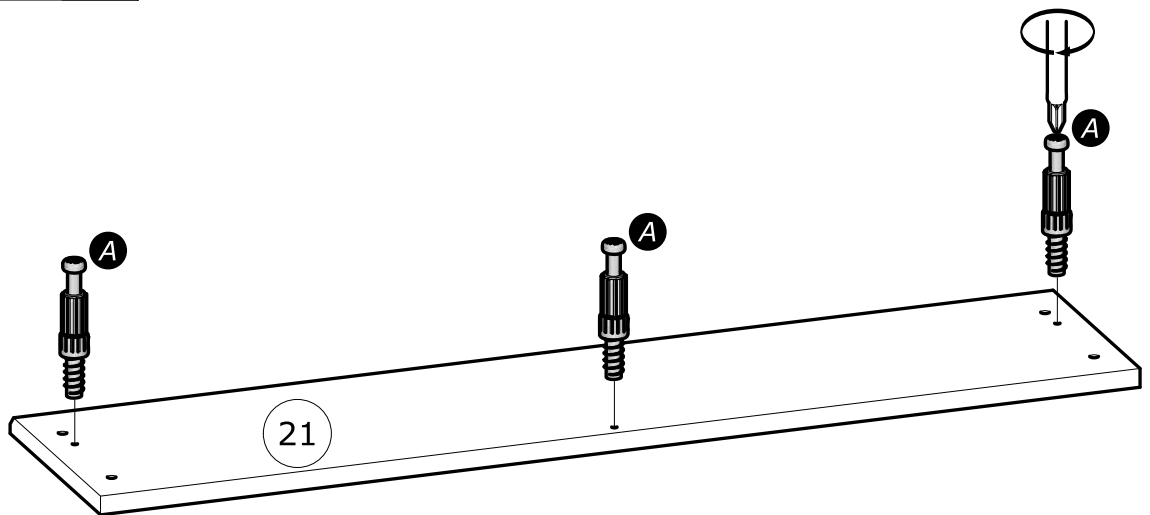

X x4
6.3x13mm
1/4" x 1/2"

K x4
6x30mm
1/4" x 1 3/16"

X x4
6.3x13mm
1/4" x 1/2"

L x4
3x12mm
1/8" x 15/32"

H x2
8x30mm
5/16" x 1 3/16"

L x4
3x12mm
1/8" x 15/32"

L x4
3x12mm
1/8" x 15/32"

L x4
3x12mm
1/8" x 15/32"

H x8
8x30mm
5/16" x 1 3/16"

Q x4

X x8
6.3x13mm
1/4" x 1/2"

A x3

B x3
Ø15mm
Ø19/32"

21

140x190cm 55" x 75"

NON INCLUS: Cadre métallique à lattes
NOT SUPPLIED: The metal frame Slatted bed base