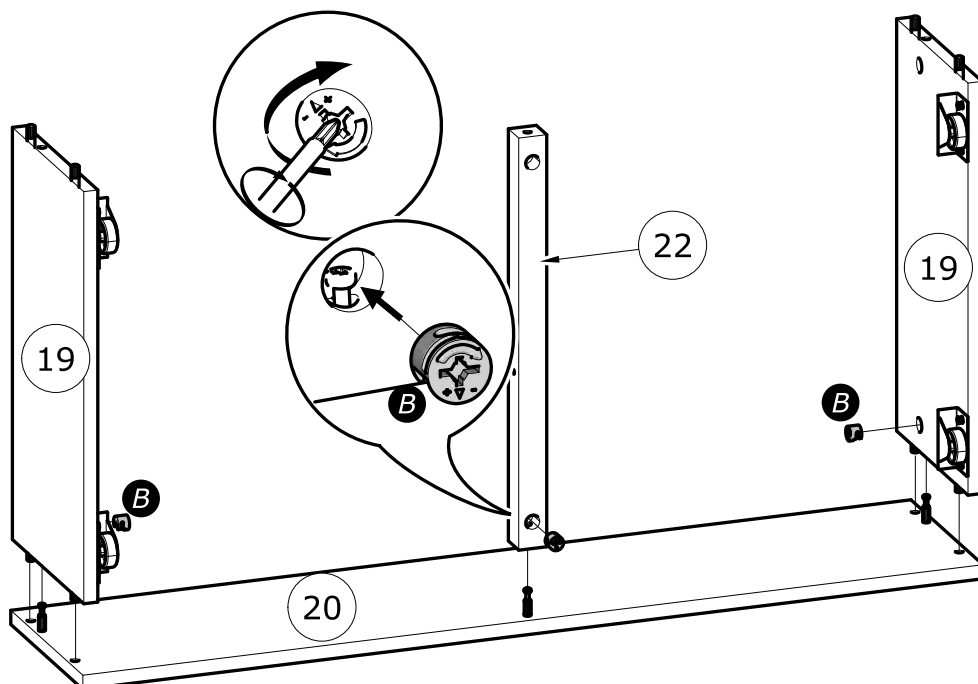

X x4
6.3x13mm
1/4" x 1/2"

K x4
6x30mm
1/4" x 1 3/16"

X x4
6.3x13mm
1/4" x 1/2"

L x4
3x12mm
1/8" x 15/32"

H x2
8x30mm
5/16" x 1 3/16"

L x4
3x12mm
1/8" x 15/32"

L x4
3x12mm
1/8" x 15/32"

L x4
3x12mm
1/8" x 15/32"

H x8
8x30mm
5/16" x 1 3/16"

Q x4

X x8
6.3x13mm
1/4" x 1/2"

A x3

B x3
Ø15mm
Ø19/32"

21

140x190cm 55" x 75"

NON INCLUS: Cadre métallique à lattes
NOT SUPPLIED: The metal frame Slatted bed base